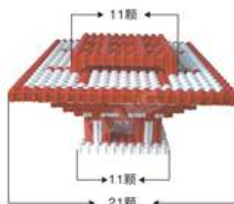

YL-TT0001 中国馆

件数: 520件
定价: 1180元