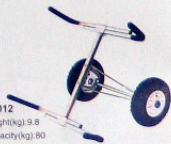

■ TC3000

■ TC3005 (TC3004H)

■ TC3800

■ TC3012

■ TC5000 (LWT5000)

■ TC1833 (TC1803C-1)

■ TC1834 (TC1803F)

■ TC1832 (TC1803AL)

■ TC1802 (TC1803C)

■ TC1830 (TC1803B)