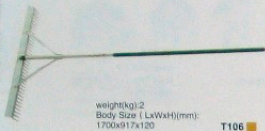

T106

T202

T311

T110

T119

T120

T211