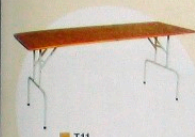

T11
weight(kg):19.2
Body Size | LxWxH(mm):
1800x665x745