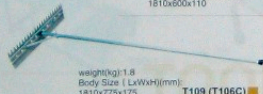

T109 (T106C)