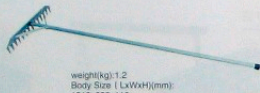

T108 (T106B)