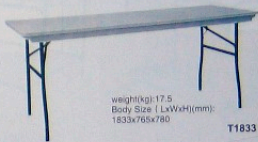

FA GROUP

T1833