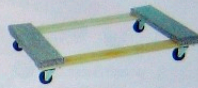

■ **T0508 (TC0504)**